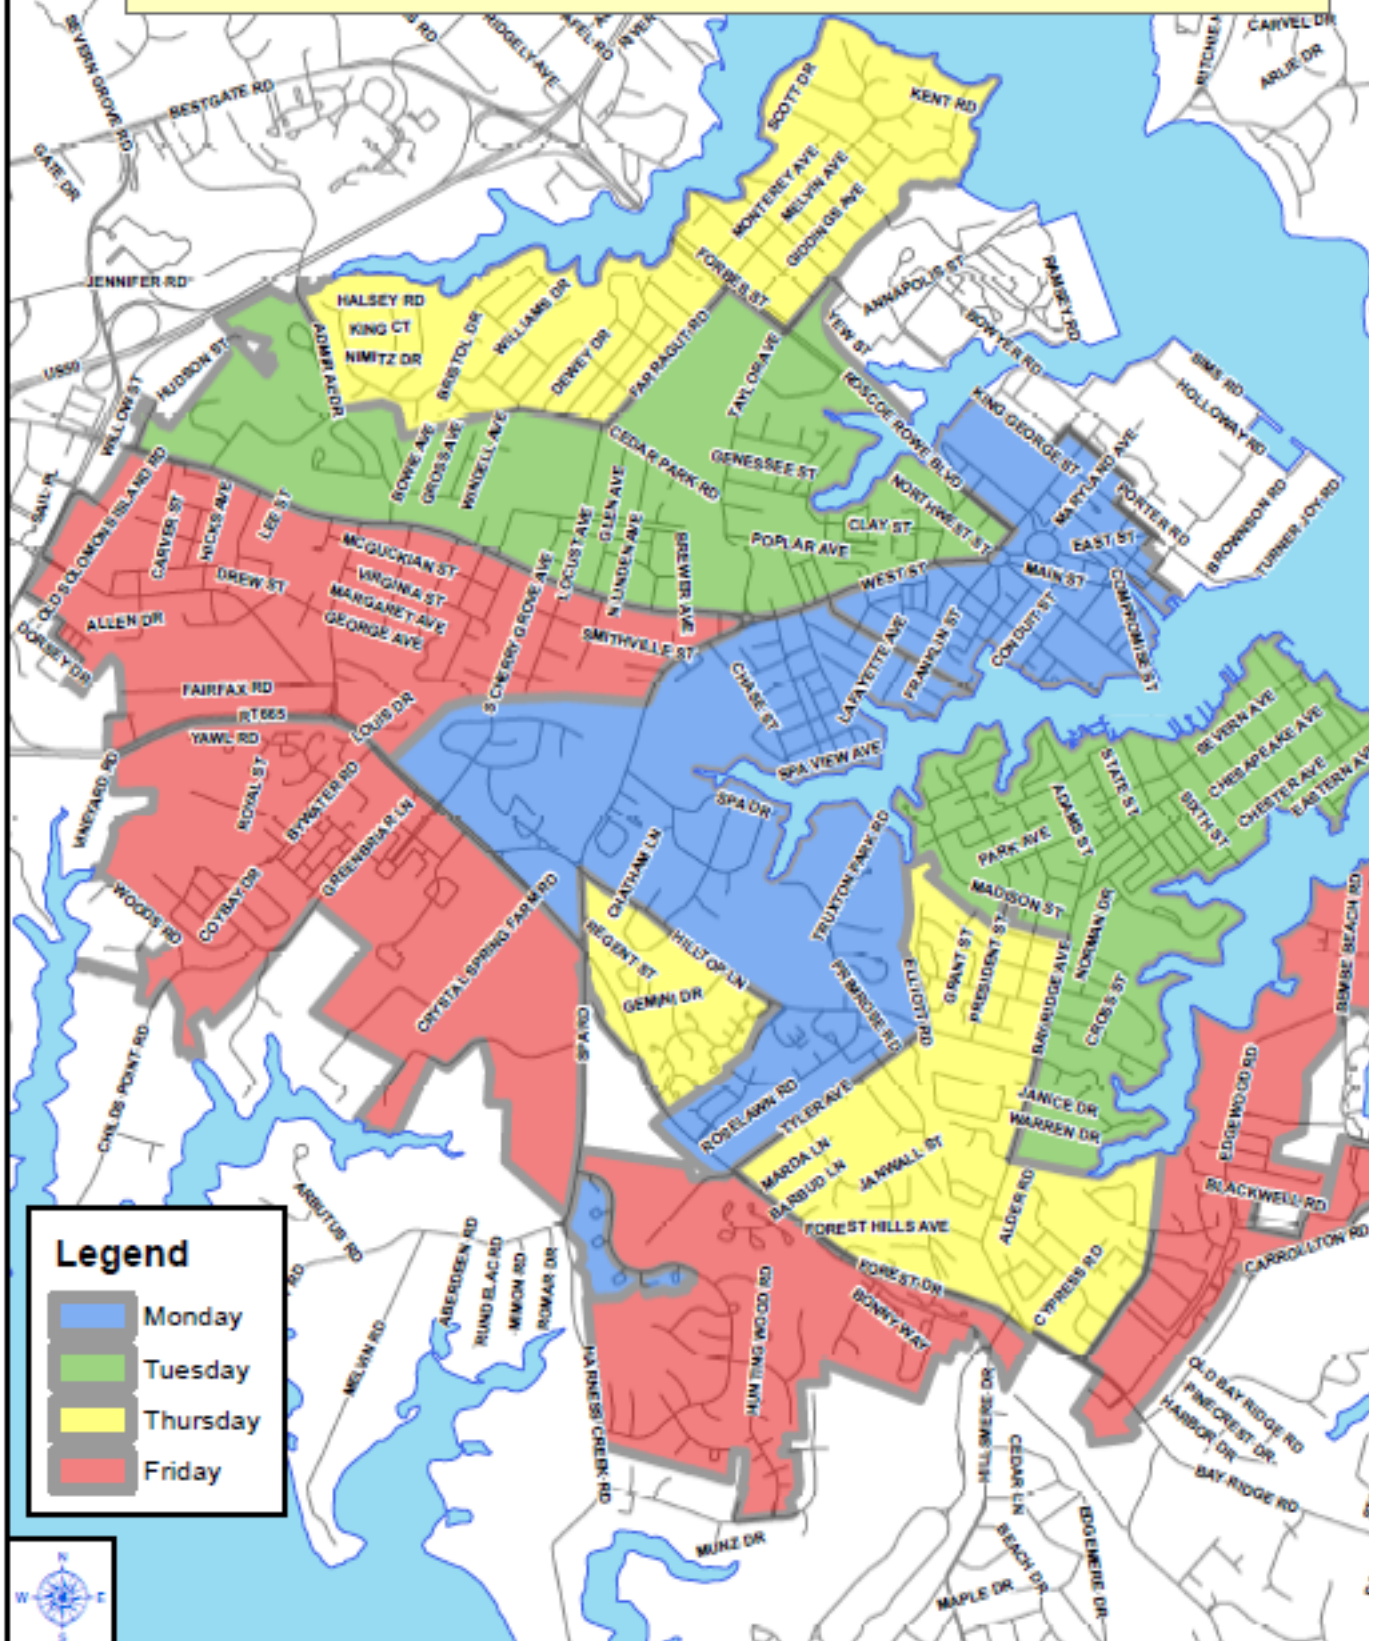

Recycling, Yard Trim and Refuse Collection Areas

Legend

- Monday
- Tuesday
- Thursday
- Friday