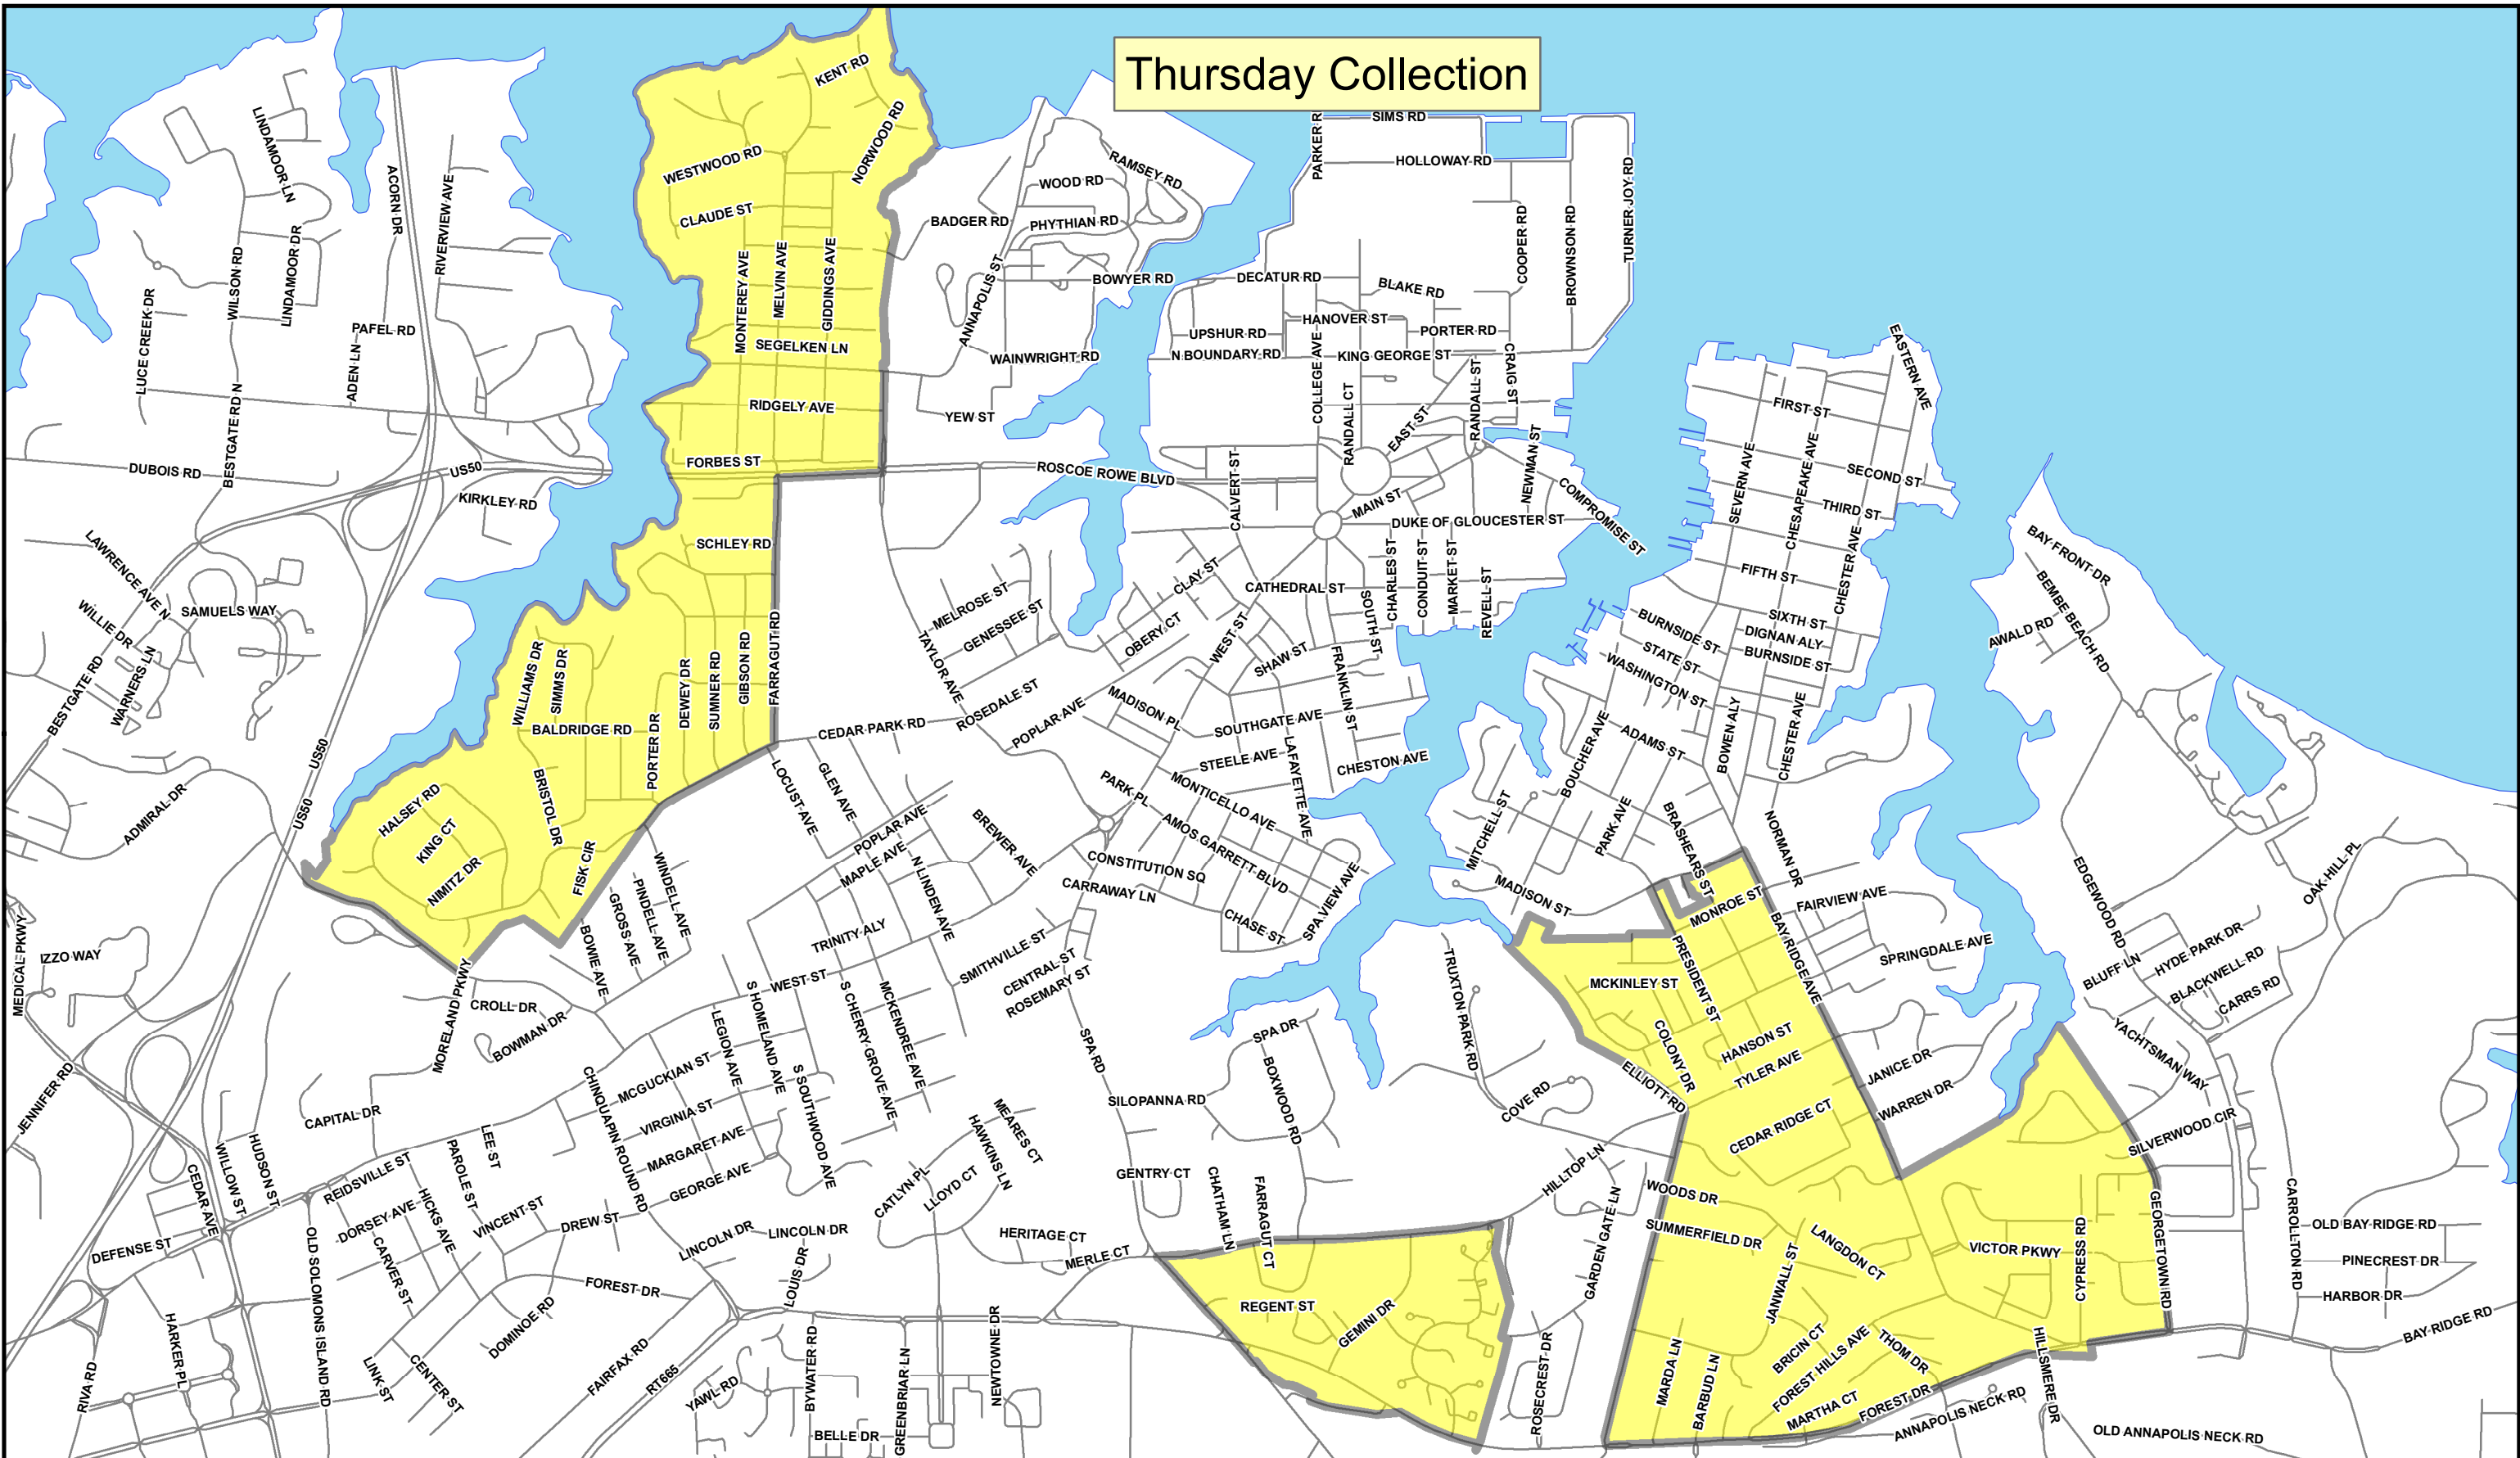

Thursday Collection

By acceptance of this map material, you agree as follows: This map material (the "material") is made available by Annapolis, Maryland (the "City") as a public service. The material is for reference purposes only, and the City makes no representations, warranties, or guarantees of the accuracy of the material. THE CITY MAKES NO AND DISCLAIMS ALL EXPRESS AND IMPLIED WARRANTIES RELATING TO THE MATERIAL, INCLUDING WARRANTIES OF MERCHANTABILITY, INTEGRATION, TITLE, AND FITNESS FOR A PARTICULAR PURPOSE. You release the City, its agents, servants, and employees, from any and all liability related to the material or any of it, including its accuracy, availability, use, and misuse. In no event shall the City be liable for any direct, indirect, incidental, consequential, or other damages, including savings, profits, fees, costs, loss of data, or business interruption, related in any way to the material or any of it, including its accuracy, availability, use, and misuse. The material is in the public domain and may be copied without permission. Citation to the source is requested. Any errors or omissions in the material should be reported to the City of Annapolis Management of Information Technology.

Legend

Map Created By:

Department Use: