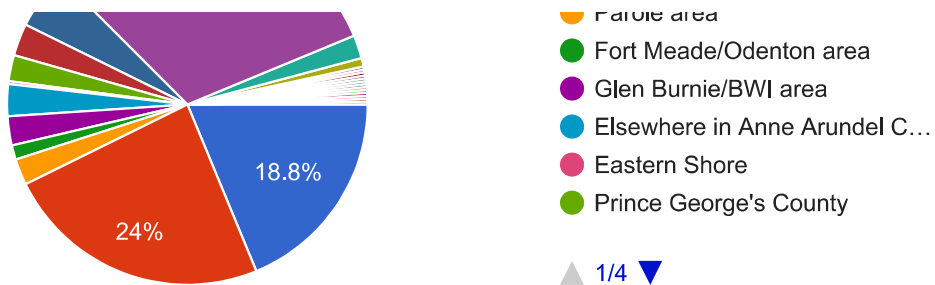

If you are an Annapolis resident, which part of the City do you live in?

272 responses

Do you rent or own?

384 responses

Where do you work?

384 responses

Annapolis Ahead 2020 Comprehensive Plan Survey

Which age category do you fall within?