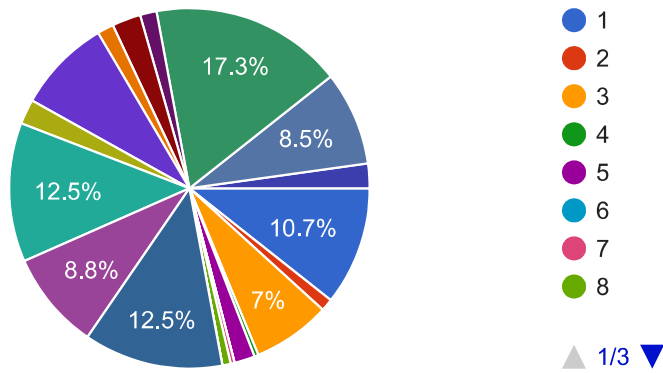

If you are an Annapolis resident, which part of the City do you live in?

272 responses

Do you rent or own?

384 responses

Where do you work?

384 responses

Annapolis Ahead 2020 Comprehensive Plan Survey

Which age category do you fall within?