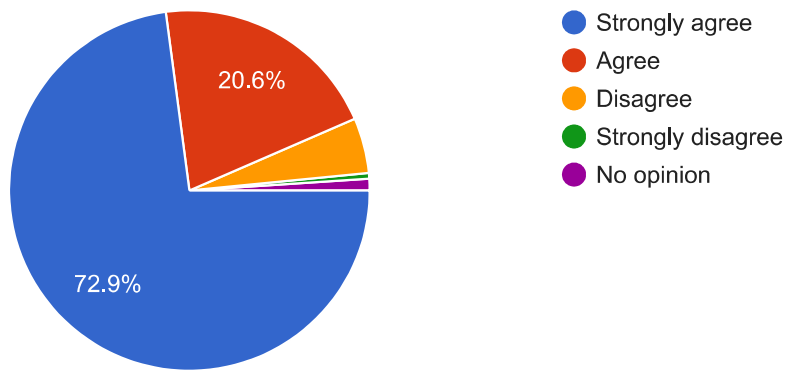

To what extent do you agree with the statement: The City must boldly plan now to become stronger and more resilient in order to minimize future public hazards related to storms, hurricanes, and the rising Chesapeake Bay sea level.

384 responses