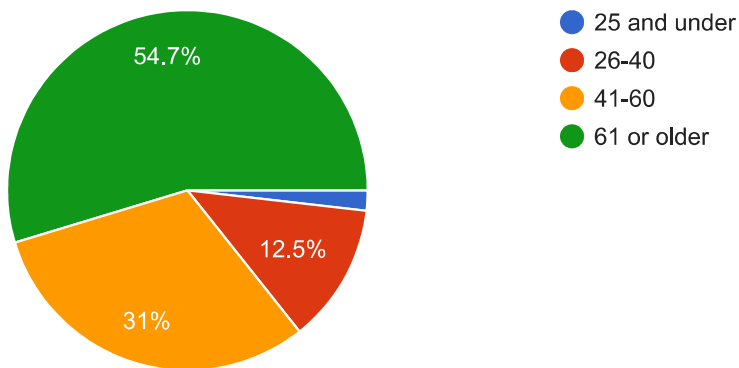

Which age category do you fall within?

384 responses