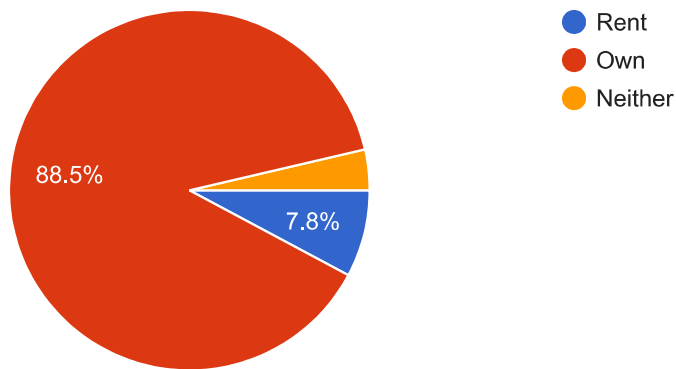

If you are an Annapolis resident, which part of the City do you live in?

272 responses

Do you rent or own?

384 responses

Where do you work?

384 responses

Annapolis Ahead 2020 Comprehensive Plan Survey

Which age category do you fall within?