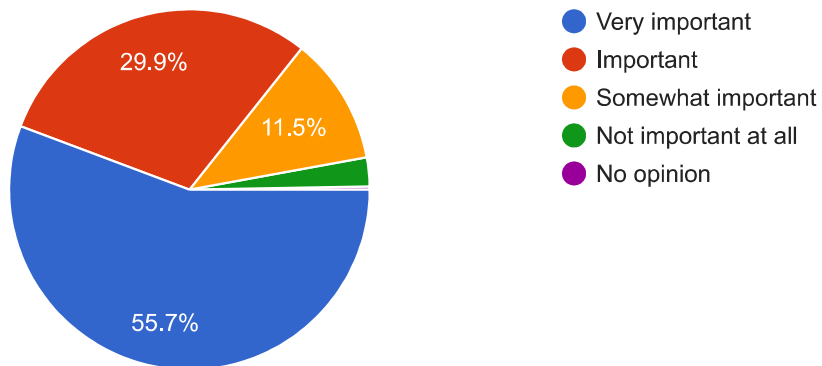

How important is it to you that improving the aesthetics of the entire City —making it both functional and beautiful -- be a priority for the next 20 years?

384 responses