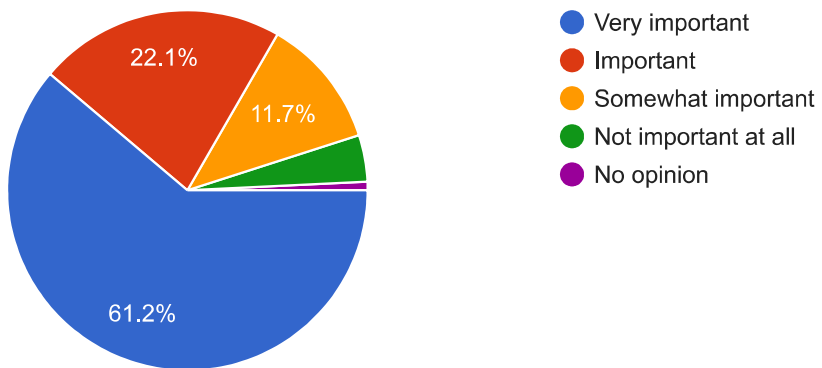

Citizen Priorities

How important is it that Annapolis create a city-wide network of green infrastructure as described below?

384 responses