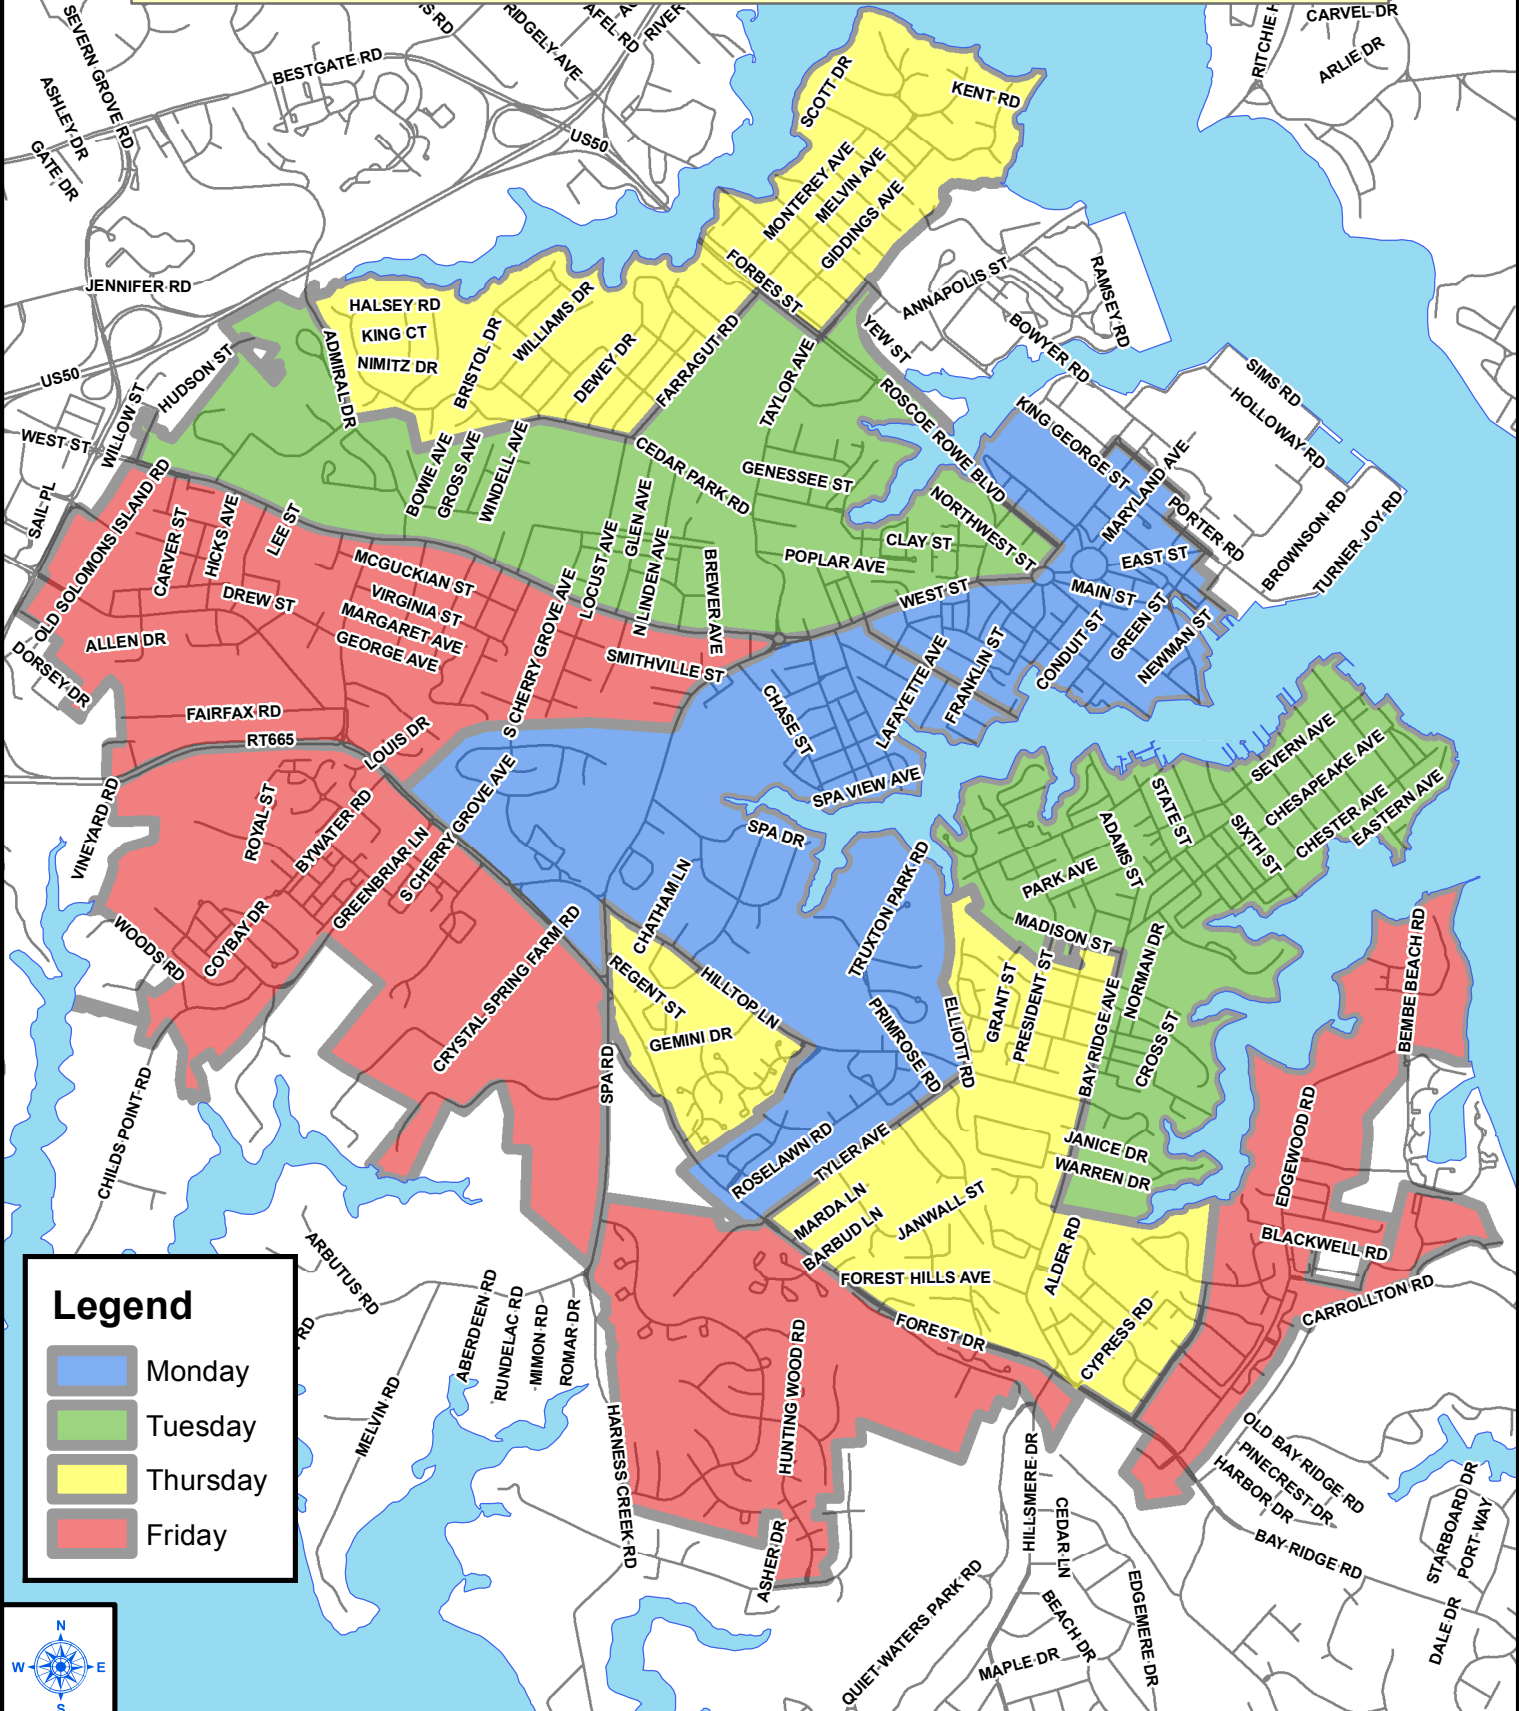

Recycling, Yard Trim and Refuse Collection Areas

Legend

- Monday
- Tuesday
- Thursday
- Friday